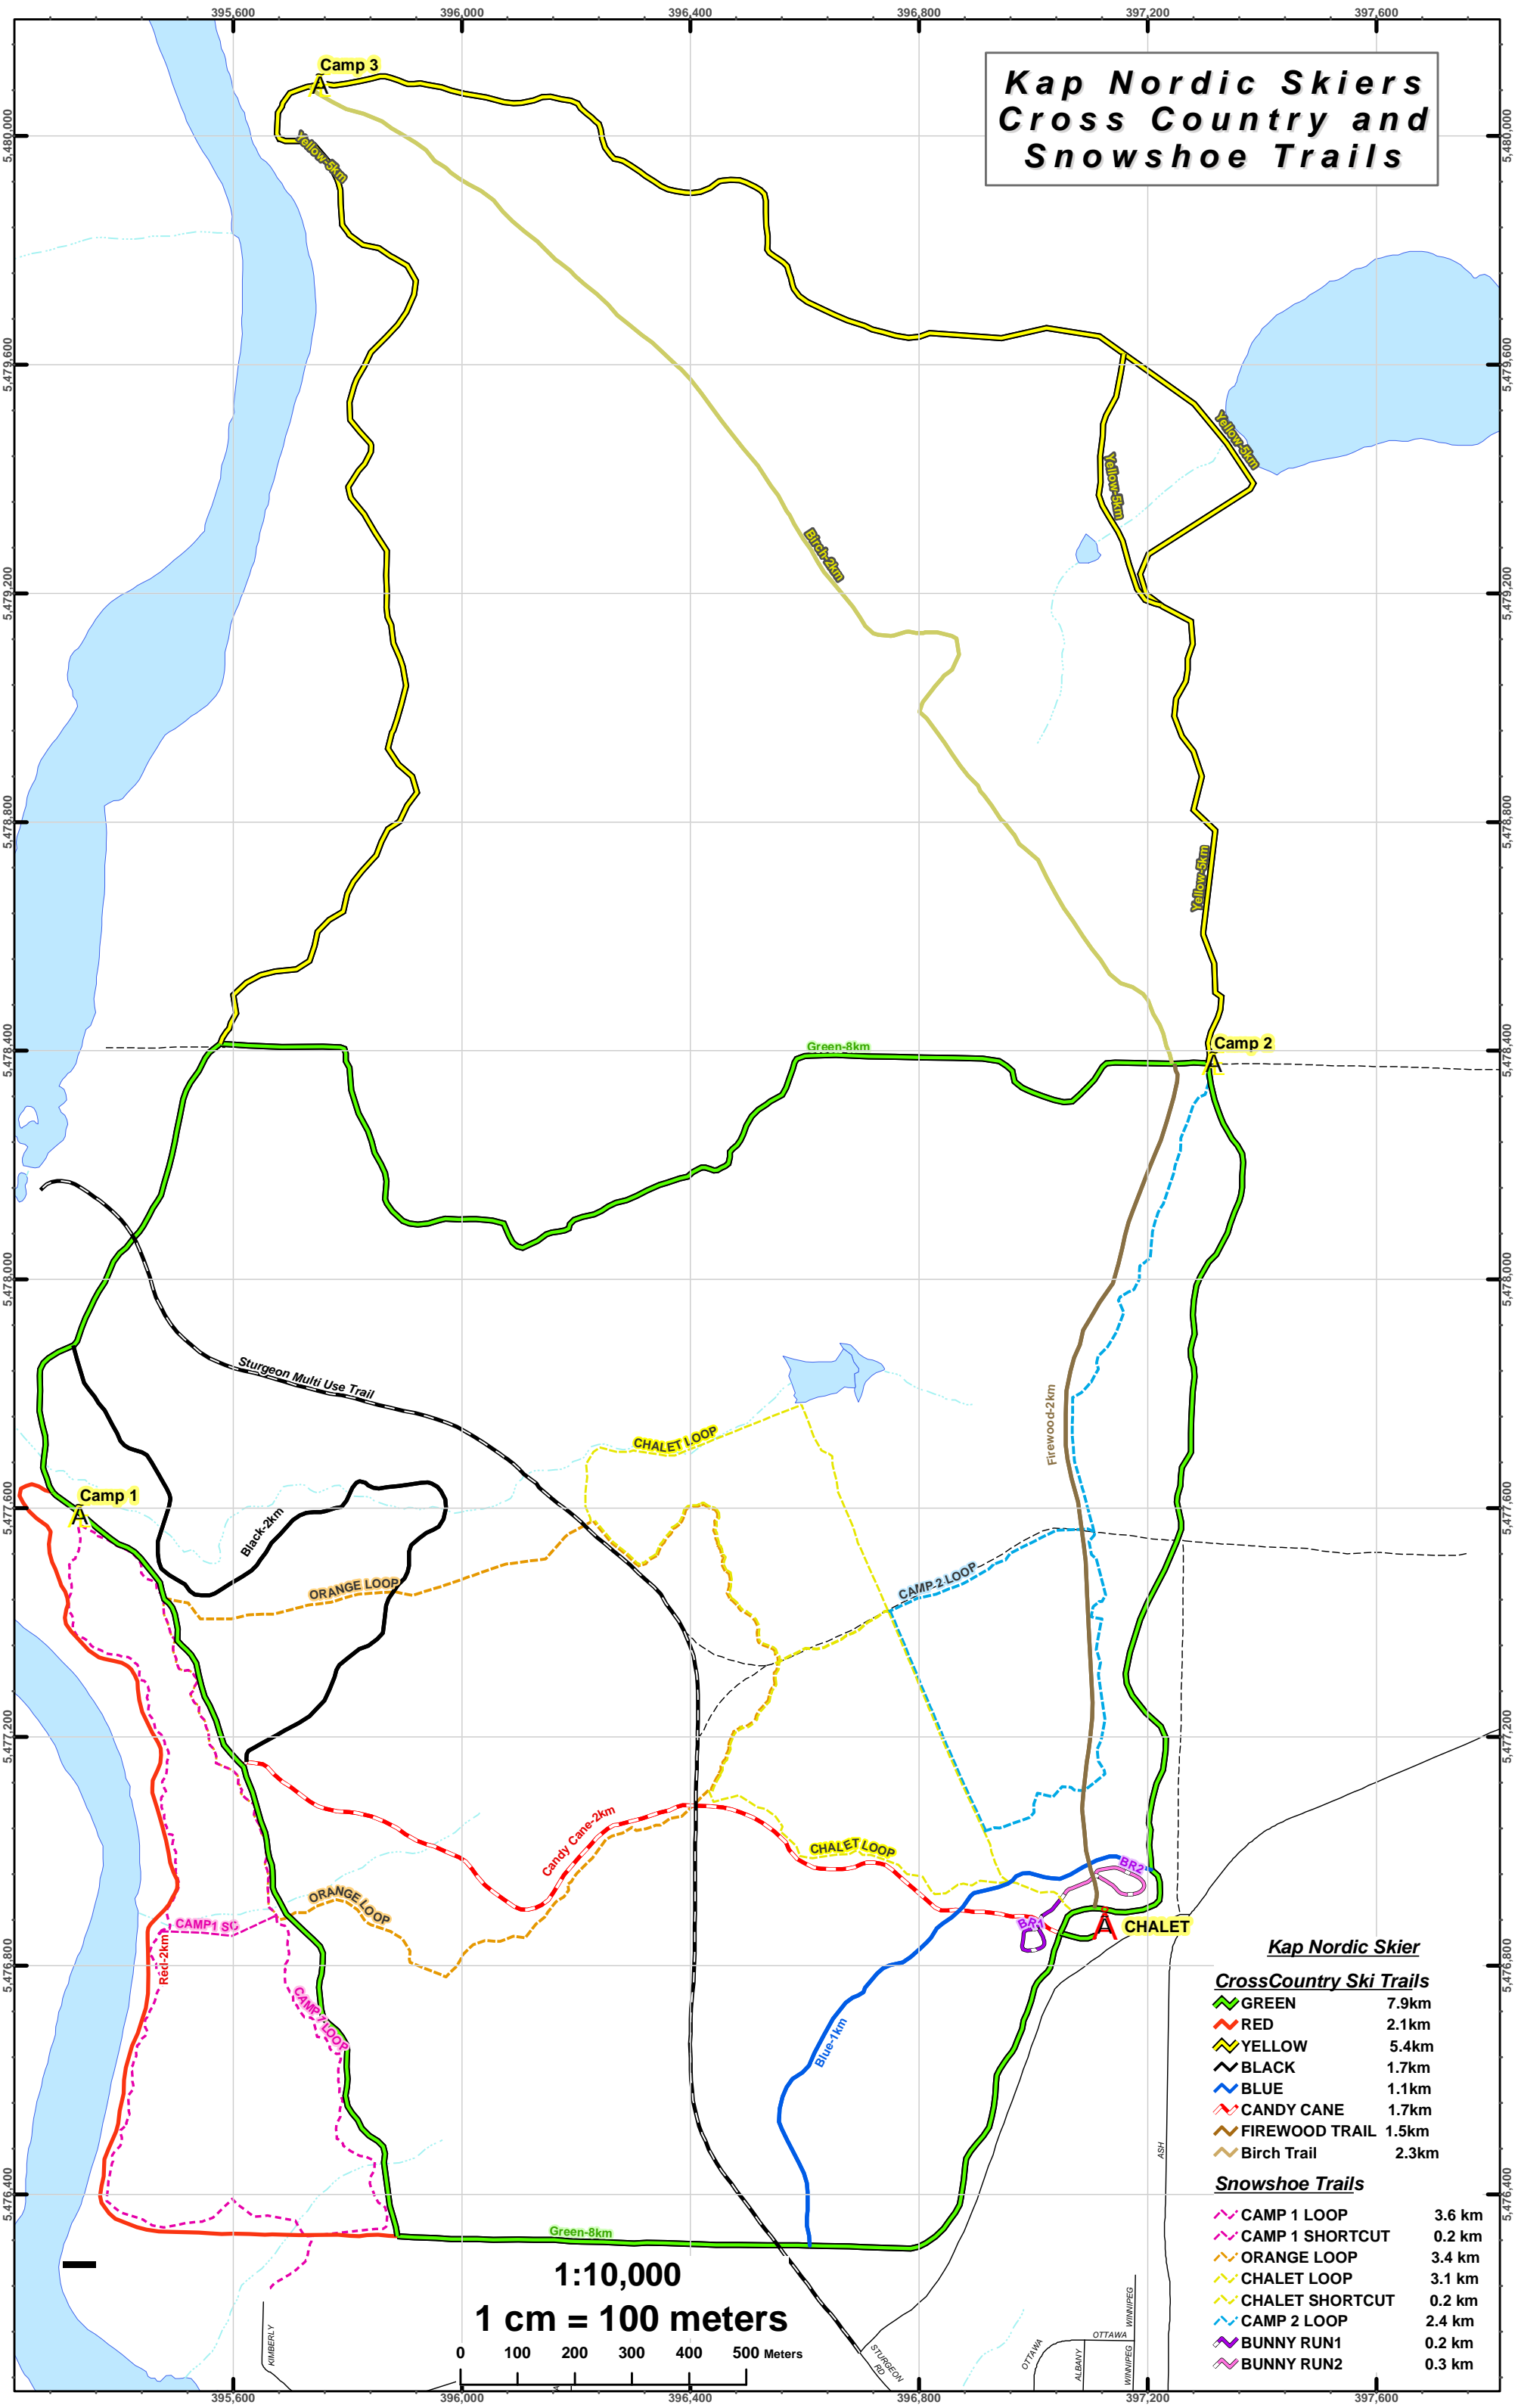

Kap Nordic Skiers Cross Country and Snowshoe Trails

Kap Nordic Skier

CrossCountry Ski Trails	
GREEN	7.9km
RED	2.1km
YELLOW	5.4km
BLACK	1.7km
BLUE	1.1km
CANDY CANE	1.7km
FIREWOOD TRAIL	1.5km
Birch Trail	2.3km

Snowshoe Trails	
CAMP 1 LOOP	3.6 km
CAMP 1 SHORTCUT	0.2 km
ORANGE LOOP	3.4 km
CHALET LOOP	3.1 km
CHALET SHORTCUT	0.2 km
CAMP 2 LOOP	2.4 km
BUNNY RUN1	0.2 km
BUNNY RUN2	0.3 km

1:10,000
1 cm = 100 meters

0 100 200 300 400 500 Meters