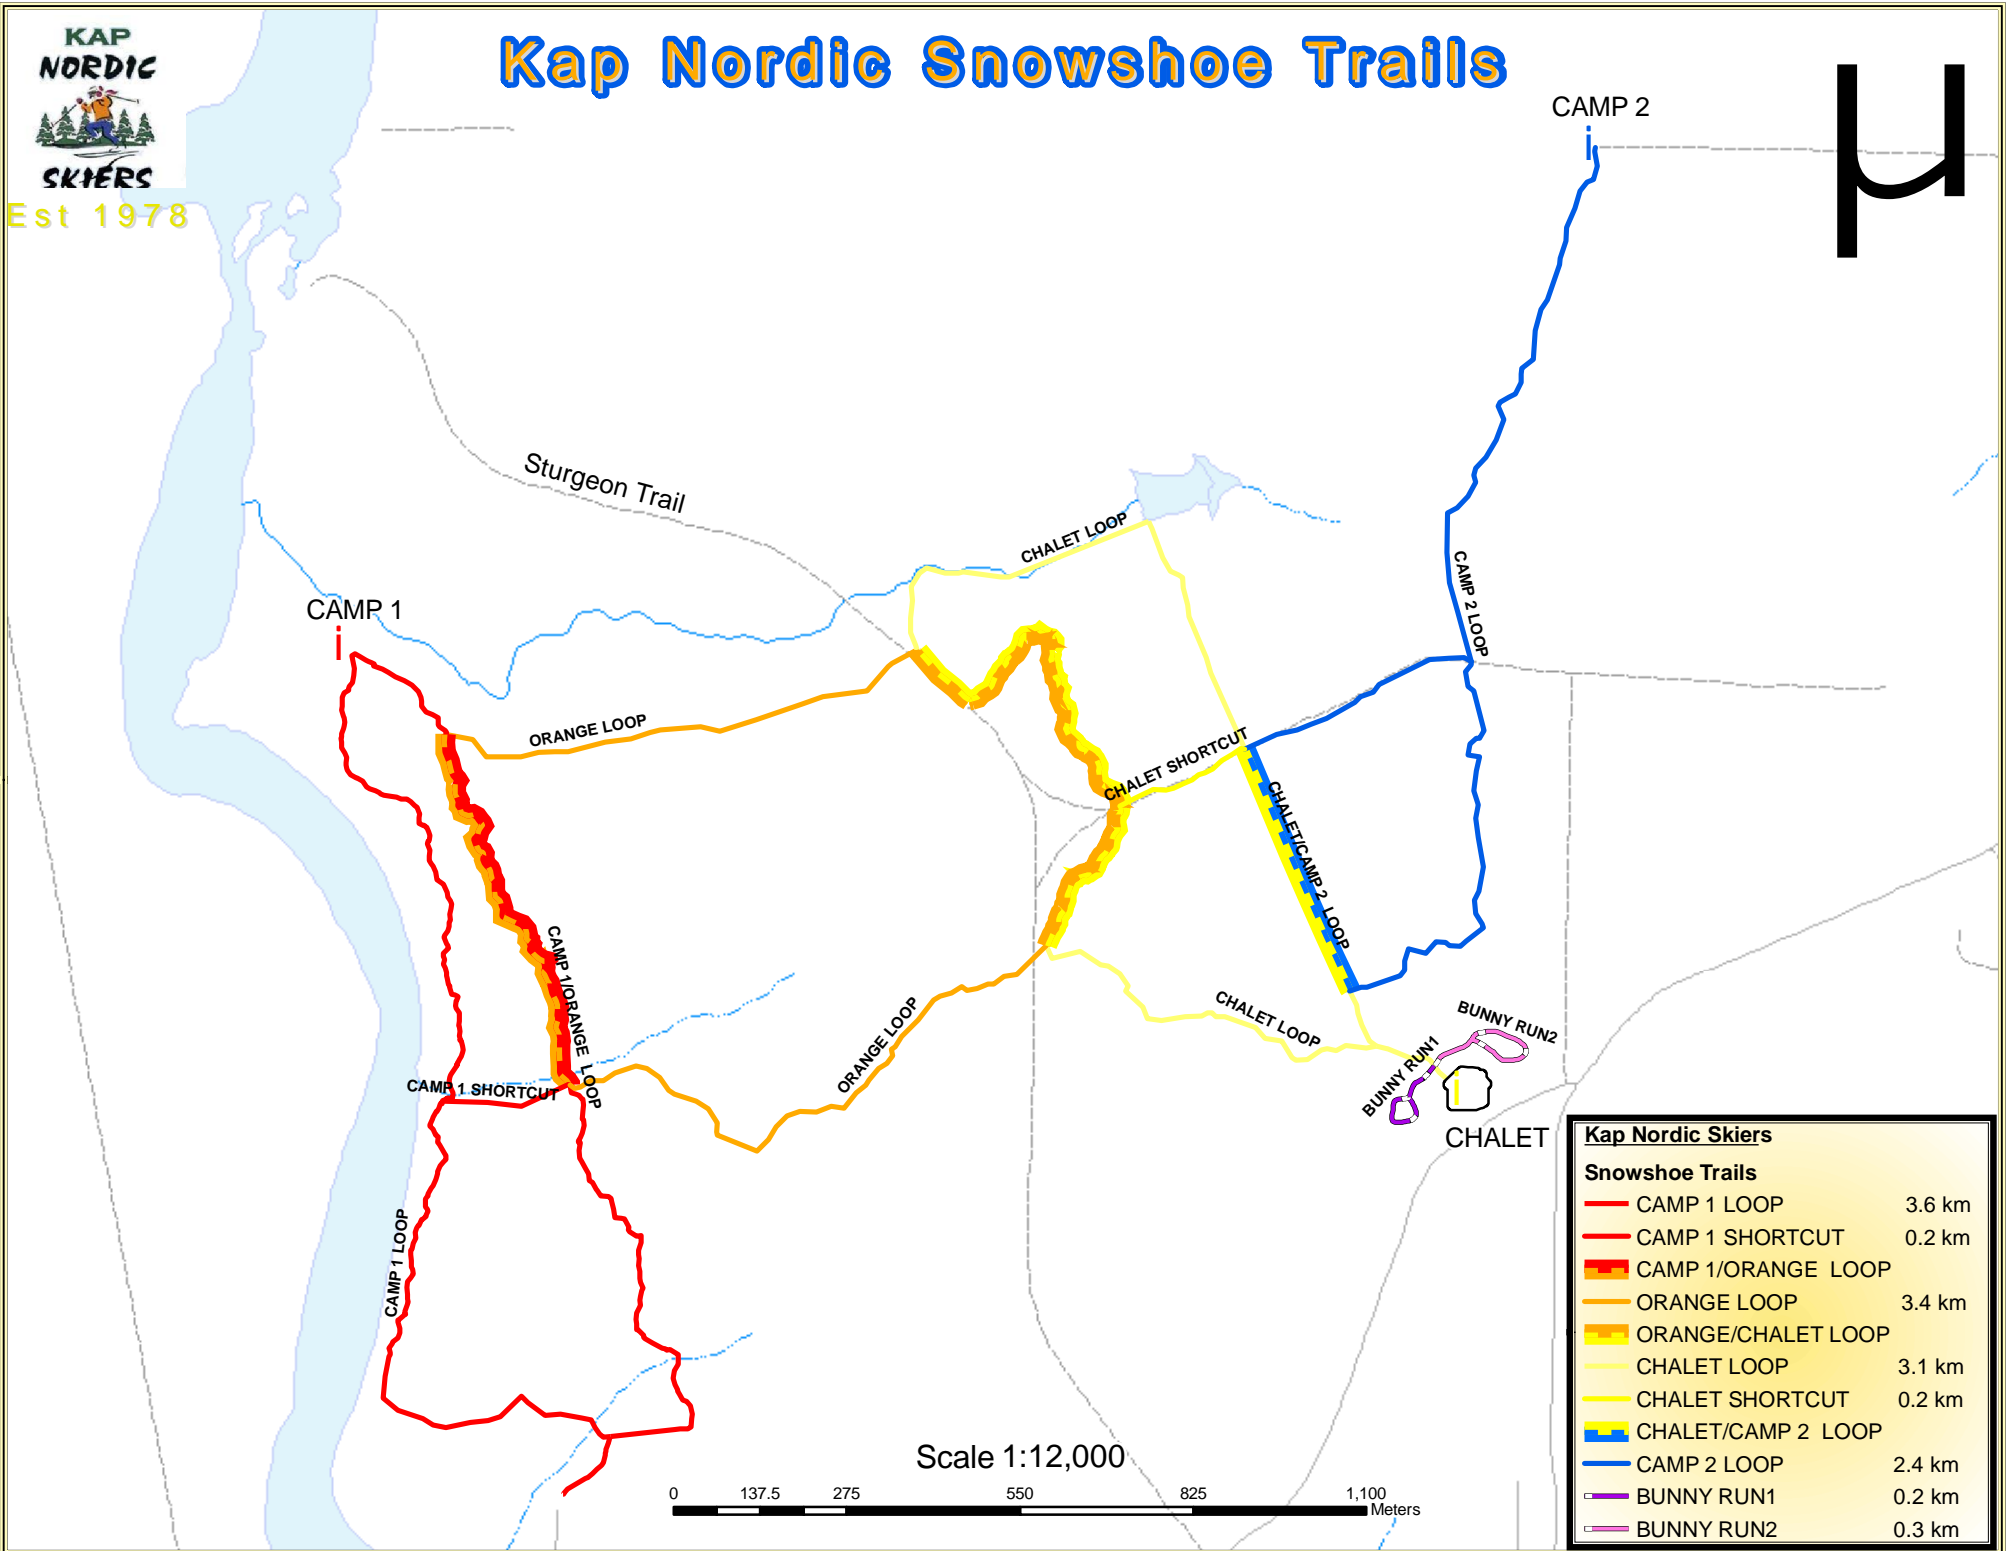

Kap Nordic Snowshoe Trails

Scale 1:12,000

Kap Nordic Skiers		
Snowshoe Trails		
	CAMP 1 LOOP	3.6 km
	CAMP 1 SHORTCUT	0.2 km
	CAMP 1/ORANGE LOOP	
	ORANGE LOOP	3.4 km
	ORANGE/CHALET LOOP	
	CHALET LOOP	3.1 km
	CHALET SHORTCUT	0.2 km
	CHALET/CAMP 2 LOOP	
	CAMP 2 LOOP	2.4 km
	BUNNY RUN1	0.2 km
	BUNNY RUN2	0.3 km