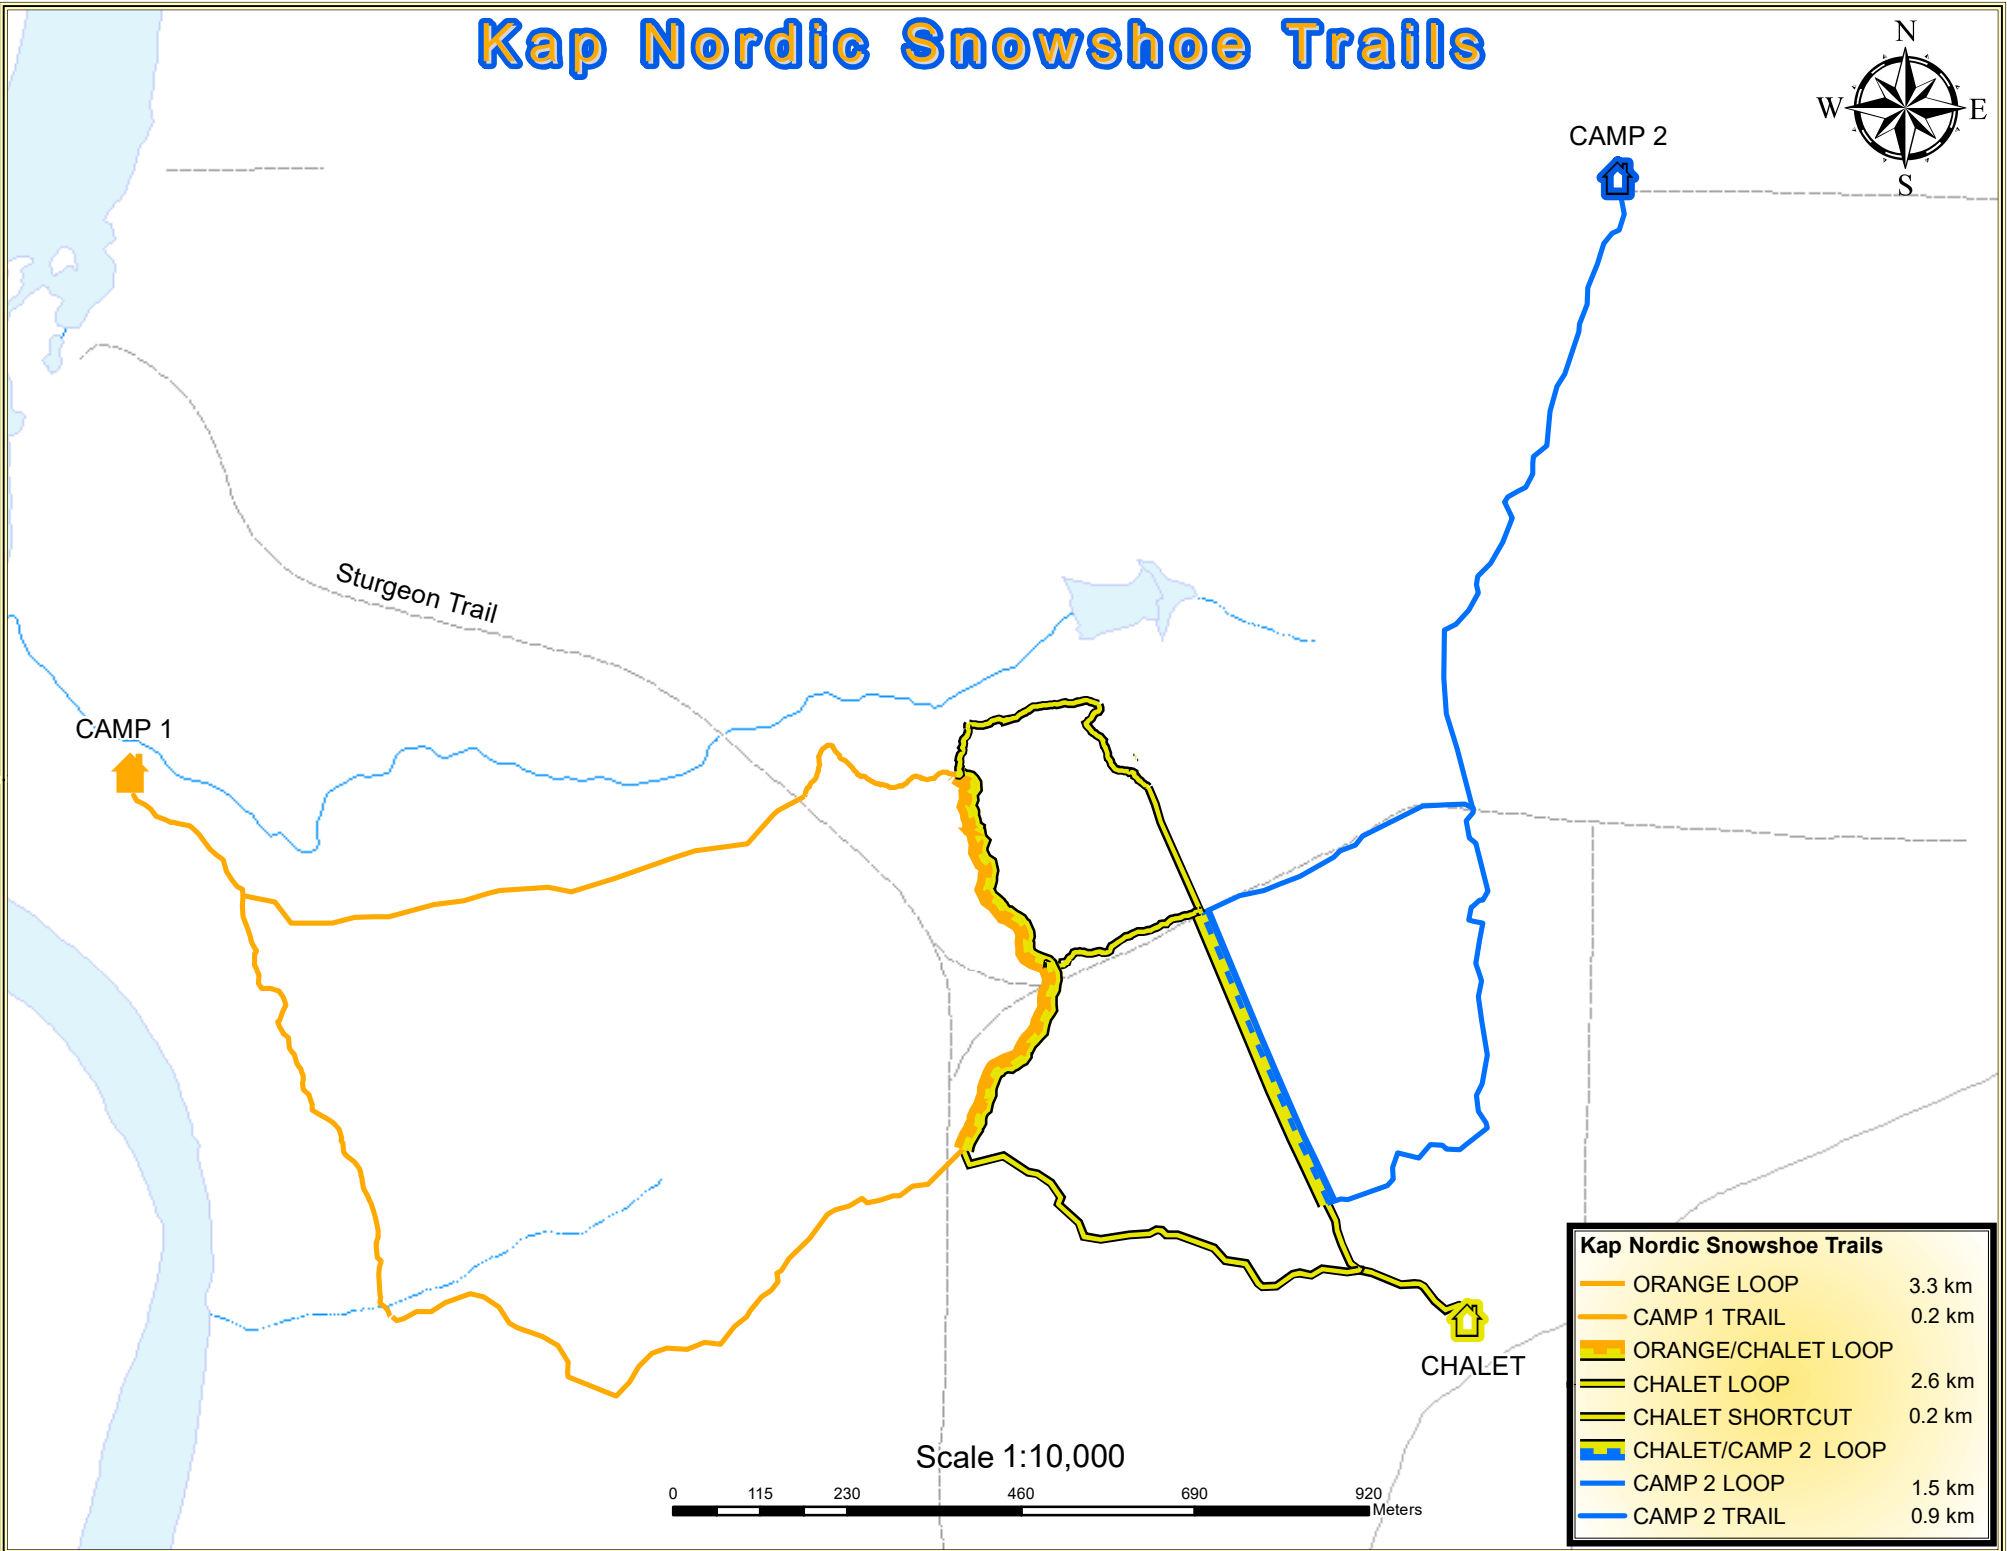

Kap Nordic Snowshoe Trails

Kap Nordic Snowshoe Trails		
	ORANGE LOOP	3.3 km
	CAMP 1 TRAIL	0.2 km
	ORANGE/CHALET LOOP	
	CHALET LOOP	2.6 km
	CHALET SHORTCUT	0.2 km
	CHALET/CAMP 2 LOOP	
	CAMP 2 LOOP	1.5 km
	CAMP 2 TRAIL	0.9 km

Scale 1:10,000

0 115 230 460 690 920 Meters