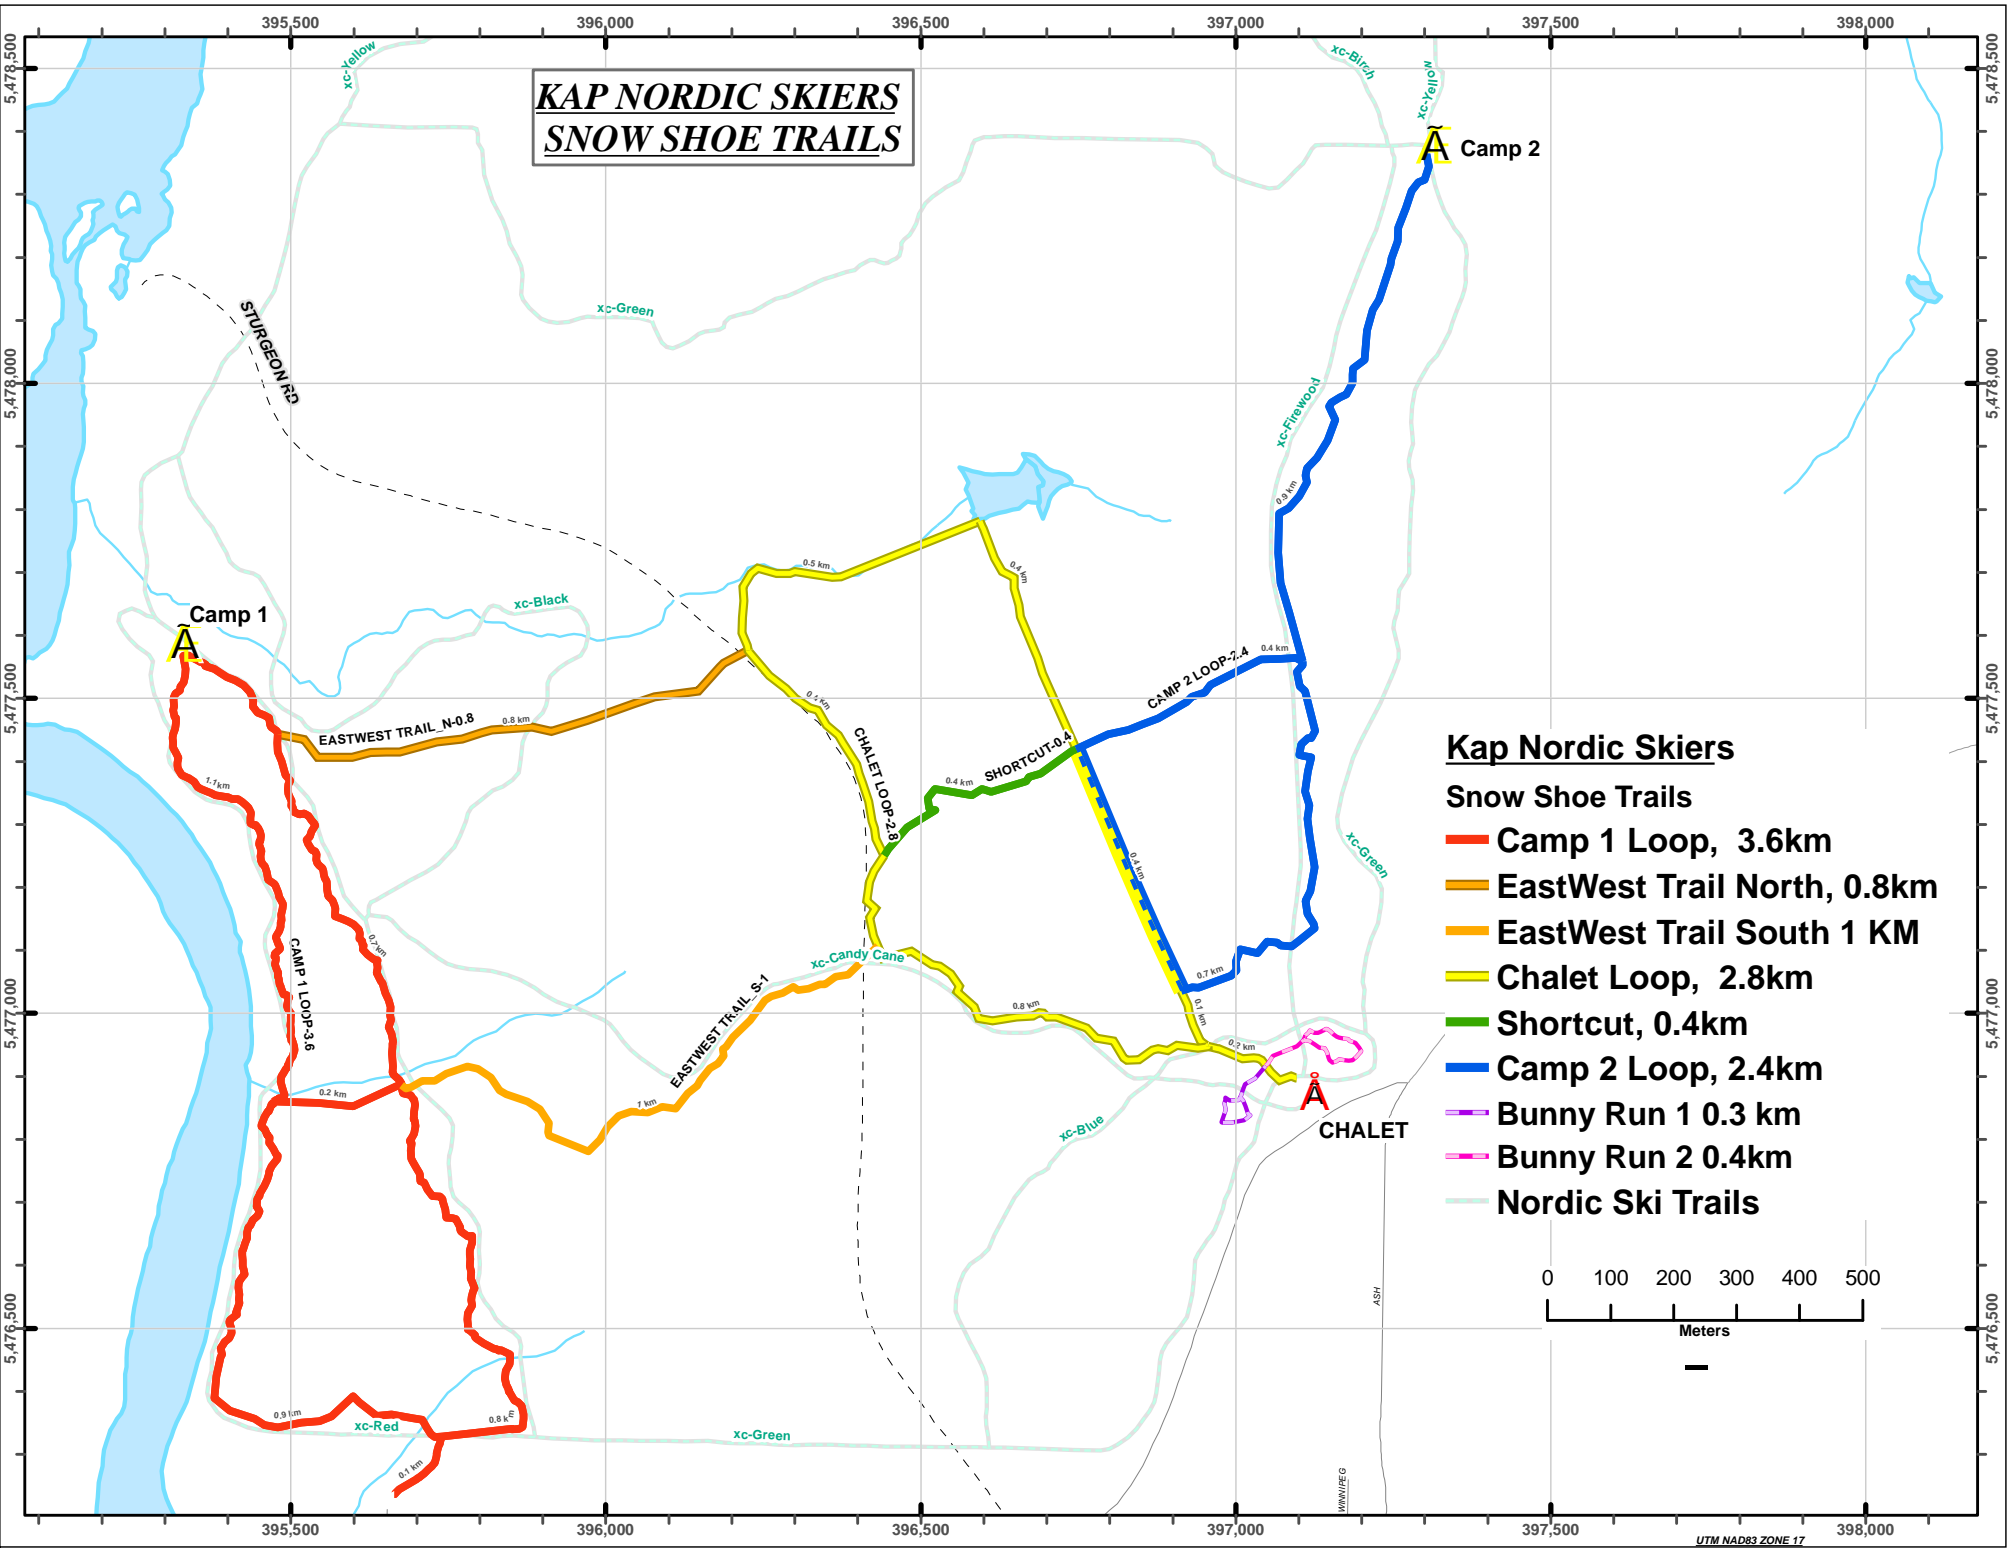

***KAP NORDIC SKIERS
SNOW SHOE TRAILS***

Kap Nordic Skiers

Snow Shoe Trails

- **Camp 1 Loop, 3.6km**
- **EastWest Trail North, 0.8km**
- **EastWest Trail South 1 KM**
- **Chalet Loop, 2.8km**
- **Shortcut, 0.4km**
- **Camp 2 Loop, 2.4km**
- **Bunny Run 1 0.3 km**
- **Bunny Run 2 0.4km**
- **Nordic Ski Trails**